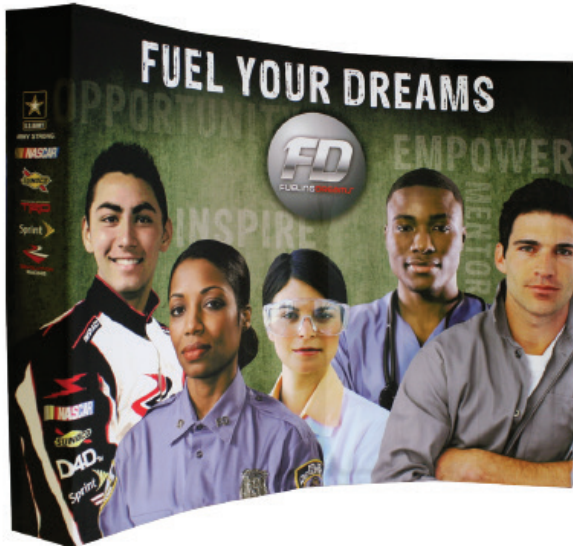

Curved Table Top Backdrop

- Dye sublimated, seamless backdrop
- Printed with full side wraps
- Concave shape for a unique look
- Banner velcros to collapsible hardware for quick and easy set-up
- Includes banner, hardware and carrying bag