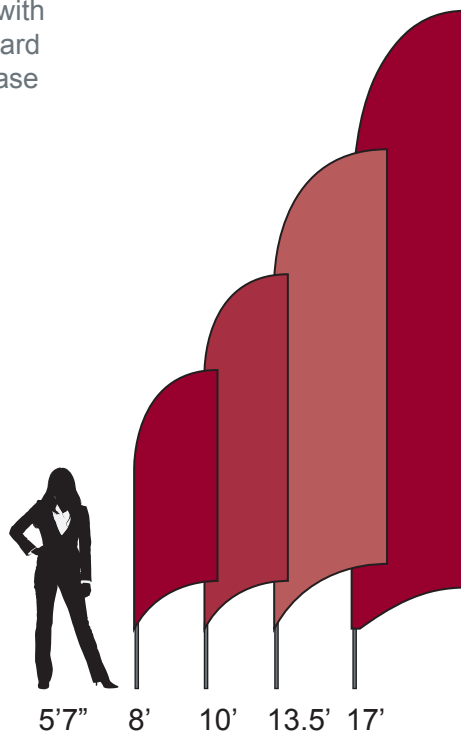

BOWFLAGS

DYNAMIC TOOLS FOR INDOOR AND OUTDOOR ADVERTISING!

Single-Sided Bowflag with included ground spike

Double-Faced Bowflag with optional hard surface base

- Dye sublimated to provide photographic-quality images
- Easy to setup
- Your message is clearly conveyed with single-sided or double-faced options
- Natural, eye-catching movement
- 4 sizes to choose from for maximum visibility options
- Multiple bases to choose from, providing the flexibility for indoor and outdoor use

Let us help make your next event a success!
Contact our sales team for more information

5'7" 8' 10' 13.5' 17'

Bowflag Size Options

Single-Sided

Reverse reading image on back side. (approx. 40% penetration)

Double-Faced

Correct reading image on both sides.

Imagine It. Done.

sales@olympusgrp.com