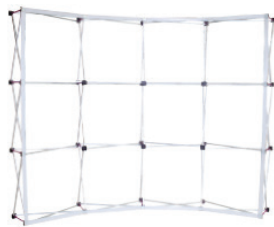

Curved Backdrop

- Dye sublimated, seamless fabric backdrop
- Printed with full side wraps
- Backdrop velcros to collapsible hardware for easy set-up
- Heavier aluminum hardware for long term or frequent use
- Includes banner, hardware and carrying bag
- Concave shape for a unique look

Carrying Bag

Hard-Sided Carrying Case (optional)

Hardware (collapsed)

Hardware (expanded)

Hardware (close-up)

Lights (optional)

Product Information

Dimensions:	Image Size:	Shipping Dimensions	Shipping Weight:
8' x 8'	89.5" x 89.5"	36" x 20" x 12"	33 lbs.
8' x 10'	89.5" x 118.5"	36" x 20" x 12"	37 lbs.