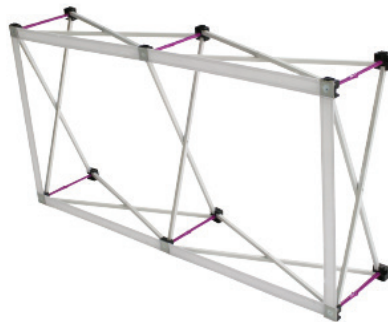

Table Top Backdrop

- Dye sublimated, seamless backdrop
- Lightweight for transporting
- Banner velcros to collapsible hardware for quick and easy set-up
- Includes banner, hardware and carrying bag

Carrying Bag

Hardware (collapsed)

Hardware (expanded)

Hardware (close-up)

Product Information

Dimensions:	Image Size:	Shipping Dimensions	Shipping Weight:
2.5' x 5'	31" x 60"	38" x 13" x 10"	15 lbs.
5' x 5'	60" x 60"	38" x 13" x 10"	19 lbs.