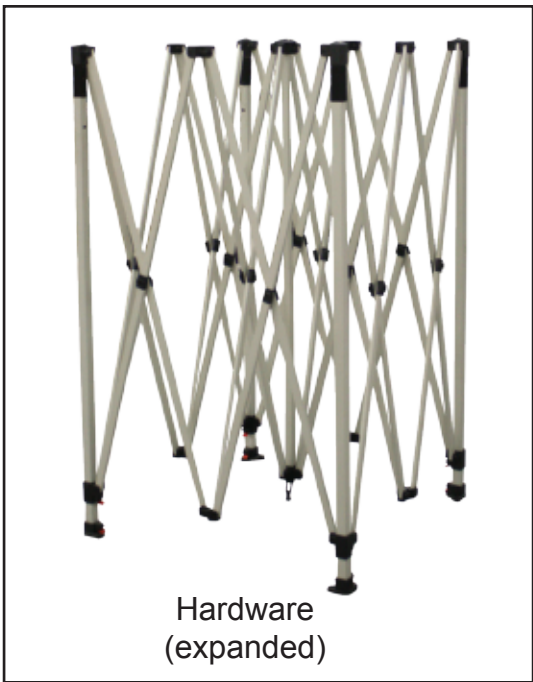

TENTS

- Photographic quality prints and/or PMS spot colors
- Tent tops made of durable, waterproof and fire retardant fabric
- Images can be printed anywhere on the tent
- Includes hardware, ropes, 4 weight bags and ground stakes
- Additional side wall and side skirt options available

Hardware
(collapsed)

Weight Bag

10' Side Wall

3' Side Skirt

Hardware
(expanded)

Ground Stakes

Additional Product Information

Size	Shipping Dim.	Shipping Wt.
5' x 5' Hardware	63" x 9" x 9"	40 lbs.
10' x 10' Hardware	63" x 9" x 9"	60 lbs.
10' x 20' Hardware	63" x 15" x 15"	120 lbs.
5' x 5' Canopy & Valence	18" x 18" x 7"	10 lbs.
10' x 10' Canopy & Valence	21" x 21" x 9"	20 lbs.
10' x 20' Canopy & Valence	30" x 25" x 16"	40 lbs.